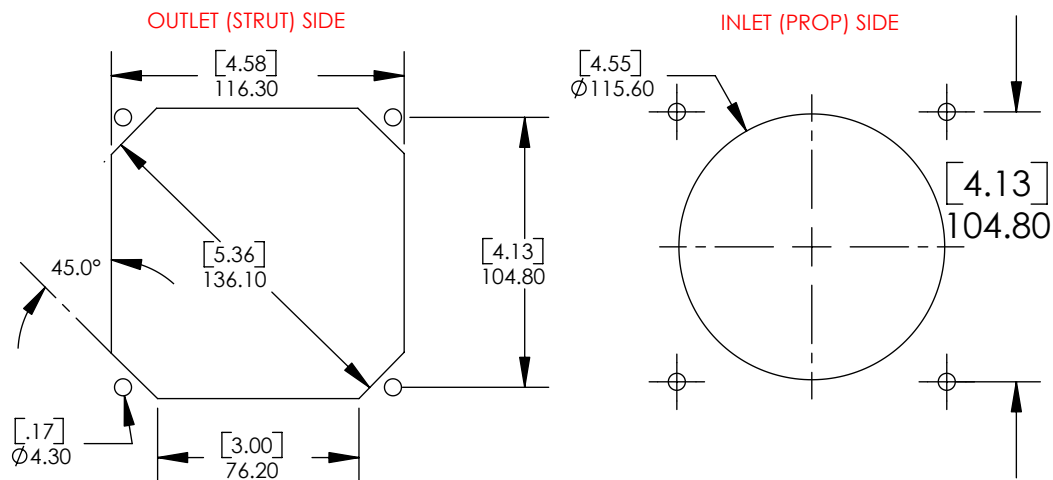

RECOMMENDED CUTOUTS

CONTACT INFO:		
WWW.COMAIRROTRON.COM		SALES@COMAIRROTRON.COM
TOLERANCE UNLESS OTHERWISE SPECIFIED	AMERICAN PROJECTION	(619) 661 - 6688
2 PL. DEC. $\pm .03$ [.8]	 <small>IN</small> <small>MM</small>	3D MODEL FOUND AT..
3 PL. DEC. $\pm .010$ [.25]		
ANGULAR $\pm 30'$		